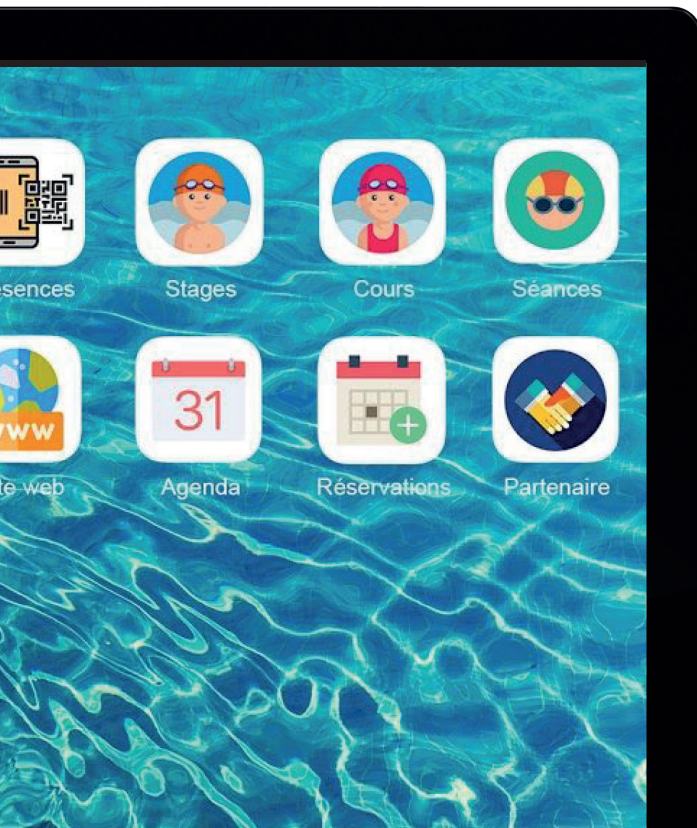

iclubtouch.net

DIGITAL POSTER TOUCH 32"

TECHNICAL

SHEET &
DRAWING

DIGITAL POSTER TOUCH 32"

TECHNICAL SPECS

Display	Screen Size	32 inch
	Resolution	1920x1080
	Active Area (HxV mm)	698.4x392.9
	Aspect Ratio	16:9
	Brightness (cd/m2)	400
	Display Colors	16.7 M
	Viewing Angle	178°
	Contrast Ratio	1100:1
	Life Expectancy (hours)	30000
Internal Media Player	Operating System	Android 5.1.1
	CPU	4 Core ARM Cortex-A17 (up to 1.8GHz)
	GPU	4 core ARM Mali-764 600MHz
	Memory	2GB
	Storage	8GB
Touch (Optional)	Touch type	Capacitive Touch
	Touch point	10 points
	Response time	16ms
External ports	Signal Ports	HDMI, VGA, Audio
	Network ports	LAN (RJ45), WI-Fi (802.11bgn)
	Storage extension	32 Gb
	Other ports	USB 2.0 (x2), TF socket, SIM socket, Touch USB, Audio Mic (3.5mm), RS232(3.5mm)
Machine Parametres	Product Size (LxVxD mm)	786x480.5x72.5
	Carton size (LxVxD mm)	908x638.5x183
	VESA	500x200
	Net Weight (Kg)	13
	Gross Weight (Kg)	18.6
	Machine Color	Black
Audio	Speaker	Stereo 2W 4Ω (x2)
Power	Power Consumption (W)	50
	Power Supply	AC100-240V (50Hz/60Hz)
Environment	Working Temp. °C	0°C to 40°C
	Working Humidity RH	10% to 80%RH
	Storage Environment	-10 to 60° 10% to 90%RH
Accessories	Included	Warranty card, remote control, certificate, quick start guide, power line, wifi antenna, USB cable, battery (AAAx2)

DIGITAL POSTER TOUCH 32"

TECHNICAL DRAWING